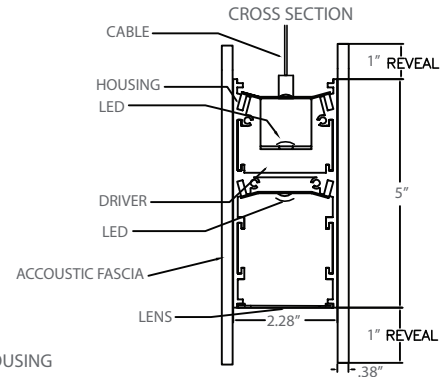

1. HOUSING

To be formed from 20GA Aluminum
Finish: Baked white enamel (standard)
Direct / Indirect Lighting (standard)
All fixtures pre-wired
All steel parts are phosphate treated for corrosion resistance before painting procedure and then baked with superior adhesion for durability

2. DRIVER

0-10V Dimming with a range of 10% - 100% (integral)
Voltage: 120/277 VOLTS (universal) 50/60HZ
CBM / ETL Certified CLASS 2 - Dual circuited
UL/ETL Recognized components, ROHS Compliant with integral occ sensor

3. LED ARRAY

Mid power FR4 LED LM80 Tested
(Factory installed) LED imaging not visible
Flicker free (standard)

4. REFLECTOR

To be formed from 20GA Aluminum
Finish: White (standard)

5. DIFFUSER

.125" frosted acrylic dropped lens

CERTIFICATIONS / TERMS

ETL LISTED

5 YEAR WARRANTY *

BUY AMERICAN ACT *

ALL COMPONENTS SERVICEABLE *

ORDERING

SERIES	LENGTH*	OUTPUT*	RATIO D/D	VOLTAGE	CCT	CRI - R9	COLOR*	MOUNTING	OPTIONS	FINISH
STACCATO 2NS EC				UNV						
	XXX FT 1" INCREMENTS STARTING AT 2' EX: 2' = 002	14W 1320 LM/FT	10 100/00	UNV 120-277 Volt	27 2700K	80+ 80 CRI R9 40	W WHITE	AC AIRCRAFT CABLE	SD DIM 0-10V	SC SINGLE CIRCUIT
		12W 1135 LM/FT	75 75/25		30 3000K	90+ 90 CRI R9 50	B BLACK	P STEM MOUNT	S1 DIM TO 1% 0-10V	DC DUAL CIRCUIT
		10W 945 LM/FT	64 60/40		35 3500K		S SILVER	WM WALL MOUNT	L2 LUTRON 2-WIRE 1% DIM	
		9W 850 LM/FT	55 50/50		40 4000K		*C CUSTOM PROVIDE RAL		L3 LUTRON 3-WIRE 1% DIM	
		7W 660 LM/FT	46 40/60		50 5000K				DA DALI	
			27 25/75		TW TUNABLE WHITE				OC OCCUPANCY SENSOR	
			01 00/100		RGB COLOR TUNING				EN ENLIGHTED (INTEGRAL OR REMOTE)	
									EM EMERGENCY PACK	

* BUY AMERICA ACT COMPLIANT (2009 STANDARDS)

* ALL LUMEN OUTPUT / WATTAGES ARE NOMINAL

* ALL LENGTHS ARE NOMINAL

* OTHER FINISHES AVAILABLE - CONTACT FACTORY