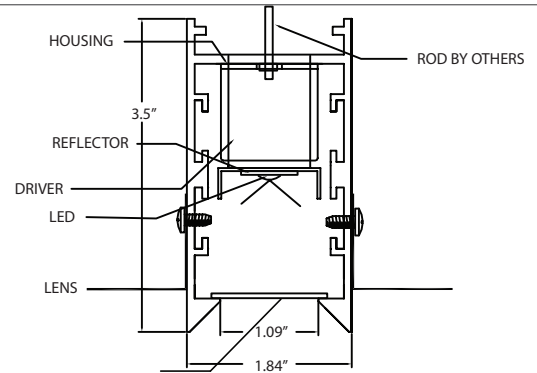

DATE

TYPE

PROJECT

COMMENTS

DESCRIPTION

The flange / flangeless REGRESSED LENS is a led lighting system that exposes the lens with a 1.5" drop from a gypsum or a grid ceiling. This clean, crisp light becomes one with the environment in vertical, horizontal, diagonal and other geometric shapes and forms. The drop lens style system artistically illuminates walls and ceilings in spectacular fashion. Lobbies, hallways and public spaces with never be the same. Complex corners share the spaces, working integrally with the spackle flangeless system.

LIGHT DISTRIBUTION

1. HOUSING

To be formed from extruded aluminum 6063t5
Finish: Baked white enamel (standard)
Indirect Lighting (standard)
All fixtures are pre-wired
All steel parts are phosphate treated for corrosion resistance before painting procedure and then baked with superior adhesion for durability

2. DRIVER

0-10V Dimming with a range of 10% - 100% (integral)
Voltage: 120/277 VOLTS (universal) 50/60HZ
CBM/ETL Certified CLASS 2. Dual circuited
UL/ETL Recognized components, ROHS Compliant with integral occ sensor

3. LED ARRAY

Mid power FR4 LED LM80 Tested
(Factory installed) LED imaging not visible
Flicker free (standard)

4. REFLECTOR

To be formed from 20GA. aluminum
Finish: White (standard)

5. DIFFUSER

.125" frosted acylic dropped lens

ORDERING

CERTIFICATIONS / TERMS