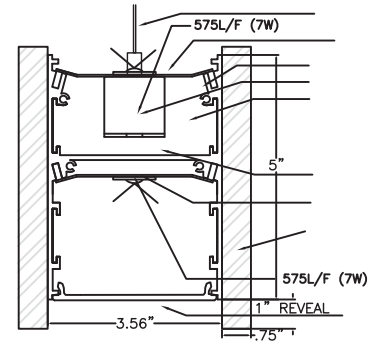

CROSS SECTION

1. HOUSING

To be formed from 20GA Aluminum
Finish: Baked white enamel (standard)
Direct / Indirect Lighting (standard)
All fixtures pre-wired
All steel parts are phosphate treated for corrosion resistance before painting procedure and then baked with superior adhesion for durability

2. DRIVER

0-10V Dimming with a range of 10% - 100% (integral)
Voltage: 120/277 VOLTS (universal) 50/60HZ
CBM / ETL Certified CLASS 2 - Dual circuited
UL/ETL Recognized components, ROHS Compliant with integral occ sensor

3. LED ARRAY

Mid power FR4 LED LM80 Tested
(Factory installed) LED imaging not visible
Flicker free (standard)

4. REFLECTOR

To be formed from 20GA Aluminum
Finish: White (standard)

5. DIFFUSER

.125" frosted acylic dropped lens