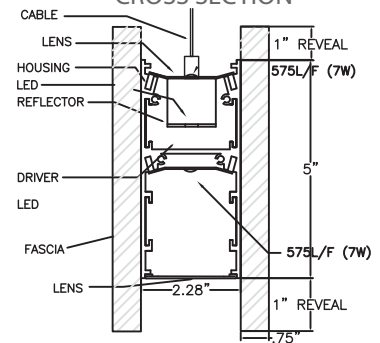

CROSS SECTION