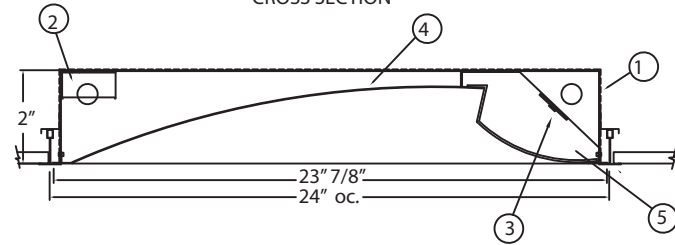

CROSS SECTION