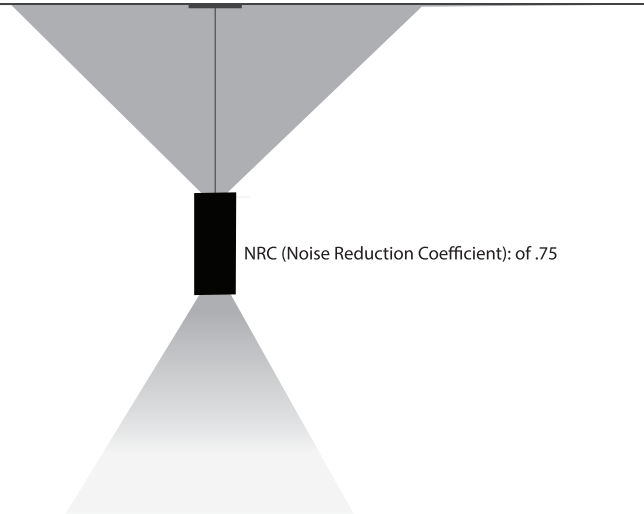

LIGHT DISTRIBUTION

1. HOUSING

To be formed from 20GA Aluminum
Finish: Baked white enamel (standard)
Direct / Indirect Lighting (standard)
All fixtures pre-wired
All steel parts are phosphate treated for corrosion resistance before painting procedure and then baked with superior adhesion for durability

2. DRIVER

0-10V Dimming with a range of 10% - 100% (integral)
Voltage: 120/277 VOLTS (universal) 50/60HZ
CBM / ETL Certified CLASS 2 - Dual circuited
UL/ETL Recognized components, ROHS Compliant with integral occ sensor

3. LED ARRAY

Mid power FR4 LED LM80 Tested
(Factory installed) LED imaging not visible
Flicker free (standard)

4. REFLECTOR

To be formed from 20GA Aluminum
Finish: White (standard)

5. DIFFUSER

.125" frosted acylic dropped lens

CERTIFICATIONS / TERMS

ETL LISTED

5 YEAR WARRANTY *

BUY AMERICAN ACT *

ALL COMPONENTS SERVICEABLE *

ORDERING

SERIES	LENGTH*	OUTPUT*	RATIO D/D	VOLTAGE	CCT	CRI - R9	COLOR*	MOUNTING	OPTIONS	FINISH
STACCATO 2NS				UNV						
	XXX FT 1" INCREMENTS STARTING AT 2' EX: 2' = 002	14W 1320 LM/FT	10 100/00	UNV 120-277 Volt	27 2700K	80+ 80 CRI R9 40	W WHITE	AC AIRCRAFT CABLE	SD DIM 0-10V	SC SINGLE CIRCUIT
		12W 1135 LM/FT	75 75/25		30 3000K	90+ 90 CRI R9 50	B BLACK	P STEM MOUNT	S1 DIM TO 1% 0-10V	DC DUAL CIRCUIT
		10W 945 LM/FT	64 60/40		35 3500K		S SILVER	WM WALL MOUNT	L2 LUTRON 2-WIRE 1% DIM	
		9W 850 LM/FT	55 50/50		40 4000K		*C CUSTOM PROVIDE RAL		L3 LUTRON 3-WIRE 1% DIM	
		7W 660 LM/FT	46 40/60		50 5000K				DA DALI	
			27 25/75		TW TUNABLE WHITE				OC OCCUPANCY SENSOR	
			01 00/100		RGB COLOR TUNING				EN ENLIGHTED (INTEGRAL OR REMOTE)	
									EM EMERGENCY PACK	

* BUY AMERICA ACT COMPLIANT (2009 STANDARDS)

* ALL LUMEN OUTPUT / WATTAGES ARE NOMINAL

* ALL LENGTHS ARE NOMINAL

* OTHER FINISHES AVAILABLE - CONTACT FACTORY