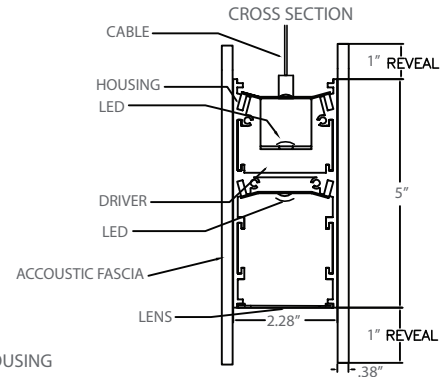

LIGHT DISTRIBUTION

1. HOUSING

To be formed from 20GA Aluminum
Finish: Baked white enamel (standard)
Direct / Indirect Lighting (standard)
All fixtures pre-wired
All steel parts are phosphate treated for corrosion resistance before painting procedure and then baked with superior adhesion for durability

2. DRIVER

0-10V Dimming with a range of 10% - 100% (integral)
Voltage: 120/277 VOLTS (universal) 50/60HZ
CBM / ETL Certified CLASS 2 - Dual circuited
UL/ETL Recognized components, ROHS Compliant with integral occ sensor

3. LED ARRAY

Mid power FR4 LED LM80 Tested
(Factory installed) LED imaging not visible
Flicker free (standard)

4. REFLECTOR

To be formed from 20GA Aluminum
Finish: White (standard)

5. DIFFUSER

.125" frosted acylic dropped lens

CERTIFICATIONS / TERMS

ETL LISTED

5 YEAR WARRANTY *

BUY AMERICAN ACT *

ALL COMPONENTS SERVICEABLE *

ORDERING

SERIES	LENGTH*	OUTPUT*	RATIO D/D	VOLTAGE	CCT	CRI - R9	COLOR*	MOUNTING	OPTIONS	FINISH
STACCATO 2NS				UNV						
	XXX FT 1" INCREMENTS STARTING AT 2' EX: 2' = 002	14W 1320 LM/FT	10 100/00	UNV 120-277 Volt	27 2700K	80+ 80 CRI R9 40	W WHITE	AC AIRCRAFT CABLE	SD DIM 0-10V	SC SINGLE CIRCUIT
		12W 1135 LM/FT	75 75/25		30 3000K	90+ 90 CRI R9 50	B BLACK	P STEM MOUNT	S1 DIM TO 1% 0-10V	DC DUAL CIRCUIT
		10W 945 LM/FT	64 60/40		35 3500K		S SILVER	WM WALL MOUNT	L2 LUTRON 2-WIRE 1% DIM	
		9W 850 LM/FT	55 50/50		40 4000K		*C CUSTOM PROVIDE RAL		L3 LUTRON 3-WIRE 1% DIM	
		7W 660 LM/FT	46 40/60		50 5000K				DA DALI	
			27 25/75		TW TUNABLE WHITE				OC OCCUPANCY SENSOR	
			01 00/100		RGB COLOR TUNING				EN ENLIGHTED (INTEGRAL OR REMOTE)	
									EM EMERGENCY PACK	

* BUY AMERICA ACT COMPLIANT (2009 STANDARDS)

* ALL LUMEN OUTPUT / WATTAGES ARE NOMINAL

* ALL LENGTHS ARE NOMINAL

* OTHER FINISHES AVAILABLE - CONTACT FACTORY