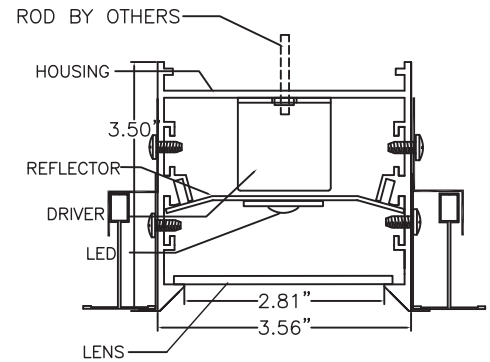

CROSS SECTION

1. HOUSING

To be formed from extruded aluminum 6063t5
Finish: Baked white enamel (standard)
Indirect Lighting (standard)
All fixtures are pre-wired
All steel parts are phosphate treated for corrosion resistance before painting procedure and then baked with superior adhesion for durability

2. DRIVER

0-10V Dimming with a range of 10% - 100% (integral)
Voltage: 120/277 VOLTS (universal) 50/60HZ
CBM/ETL Certified CLASS 2. Dual circuited
UL/ETL Recognized components, ROHS Compliant with integral occ sensor

3. LED ARRAY

Mid power FR4 LED LM80 Tested
(Factory installed) LED imaging not visible
Flicker free (standard)

4. REFLECTOR

To be formed from 20GA. aluminum
Finish: White (standard)

5. DIFFUSER

.125" frosted acylic dropped lens

CERTIFICATIONS / TERMS

ETL LISTED

5 YEAR WARRANTY *

BUY AMERICAN ACT *

ALL COMPONENTS SERVICEABLE *

ORDERING

SERIES	LENGTH*	OUTPUT*	DIRECT	VOLTAGE	CCT	CRI - R9	COLOR*	MOUNTING	OPTIONS
4NR-REG			D	UNV					
	XXX FT 1" INCREMENTS STARTING AT 2' EX: 2' = 002	14W 1400 LM/FT 12W 1200 LM/FT 10W 1000 LM/FT 9W 900 LM/FT 7W 700 LM/FT		UNV 120-277 Volt	27 2700K 30 3000K 35 3500K 40 4000K 50 5000K TW TUNABLE WHITE RGB COLOR TUNING	80+ 80 CRI R9 40 90+ 90 CRI R9 50	W WHITE B BLACK S SILVER	F FLANGE SG SLOT GRID FO FLANGELESS T GRID T1 GRID 9/16TH	SD DIM 0-10V SC SINGLE CIRCUIT S1 DIM TO 1% 0-10V DC DUAL CIRCUIT L2 LUTRON 2-WIRE 1% DIM L3 LUTRON 3-WIRE 1% DIM DA DALI OC OCCUPANCY SENSOR EN ENLIGHTED (INTEGRAL OR REMOTE) EM EMERGENCY PACK

* BUY AMERICA ACT COMPLIANT (2009 STANDARDS)

* ALL LENGTHS ARE NOMINAL

* ALL LUMEN OUTPUT / WATTAGES ARE NOMINAL

* OTHER FINISHES AVAILABLE - CONTACT FACTORY