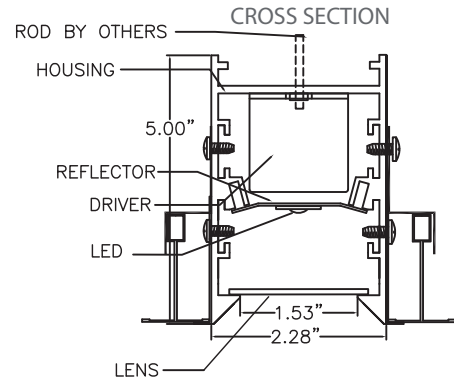

LIGHT DISTRIBUTION

1. HOUSING

To be formed from extruded aluminum 6063t5
Finish: Baked white enamel (standard)
Indirect Lighting (standard)
All fixtures are pre-wired
All steel parts are phosphate treated for corrosion resistance before painting procedure and then baked with superior adhesion for durability

2. DRIVER

0-10V Dimming with a range of 10% - 100% (integral)
Voltage: 120/277 VOLTS (universal) 50/60HZ
CBM/ETL Certified CLASS 2. Dual circuited
UL/ETL Recognized components, ROHS Compliant with integral occ sensor

3. LED ARRAY

Mid power FR4 LED LM80 Tested
(Factory installed) LED imaging not visible
Flicker free (standard)

4. REFLECTOR

To be formed from 20GA. aluminum
Finish: White (standard)

5. DIFFUSER

.125" frosted acylic dropped lens

ORDERING

CERTIFICATIONS / TERMS

SERIES	LENGTH*	OUTPUT*	DIRECT	VOLTAGE	CCT	CRI - R9	COLOR*	MOUNTING	OPTIONS
2NR-REG			D	UNV					
	XXX FT 1" INCREMENTS STARTING AT 2' EX: 2' = 002	14W 1400 LM/FT 12W 1200 LM/FT 10W 1000 LM/FT 9W 900 LM/FT 7W 700 LM/FT		UNV 120-277 Volt	27 2700K 30 3000K 35 3500K 40 4000K 50 5000K TW TUNABLE WHITE RGB COLOR TUNING	80+ 80 CRI R9 40 90+ 90 CRI R9 50	W WHITE B BLACK S SILVER	F FLANGE SG SLOT GRID FO FLANGELESS T GRID T1 GRID 9/16TH	SD DIM 0-10V SC SINGLE CIRCUIT S1 DIM TO 1% 0-10V DC DUAL CIRCUIT L2 LUTRON 2-WIRE 1% DIM L3 LUTRON 3-WIRE 1% DIM DA DALI OC OCCUPANCY SENSOR EN ENLIGHTED (INTEGRAL OR REMOTE) EM EMERGENCY PACK

* BUY AMERICA ACT COMPLIANT (2009 STANDARDS)

* ALL LENGTHS ARE NOMINAL

* ALL LUMEN OUTPUT / WATTAGES ARE NOMINAL

* OTHER FINISHES AVAILABLE - CONTACT FACTORY