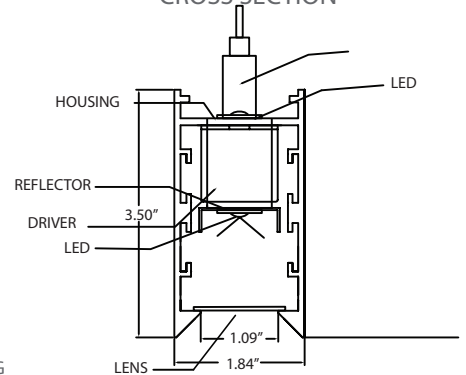

CROSS SECTION

1. HOUSING

To be formed from 20GA Aluminum
Finish: Baked white enamel (standard)
Direct / Indirect Lighting (standard)
All fixtures pre-wired
All steel parts are phosphate treated for corrosion resistance before painting procedure and then baked with superior adhesion for durability

2. DRIVER

0-10V Dimming with a range of 10% - 100% (integral)
Voltage: 120/277 VOLTS (universal) 50/60HZ
CBM / ETL Certified CLASS 2 - Dual circuited
UL/ETL Recognized components, ROHS Compliant with integral occ sensor

3. LED ARRAY

Mid power FR4 LED LM80 Tested
(Factory installed) LED imaging not visible
Flicker free (standard)

4. REFLECTOR

To be formed from 20GA Aluminum
Finish: White (standard)

5. DIFFUSER

.125" frosted acylic dropped lens